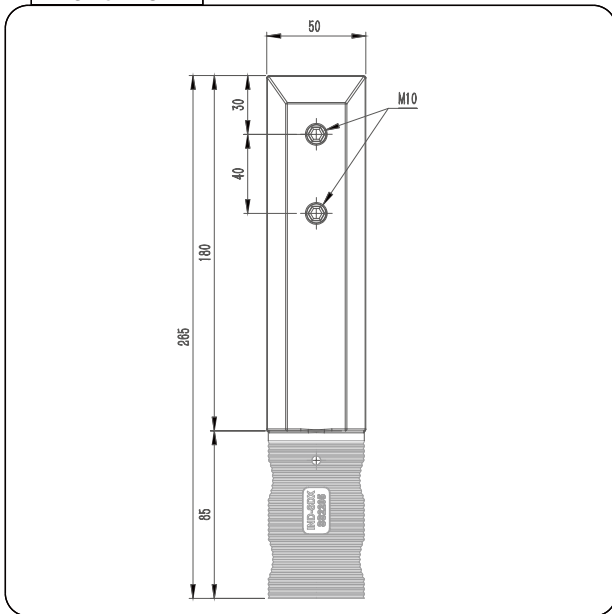

| Product Info. | |
|---------------|----------|
| Finish | Code |
| Polish | IND-SCM |
| Satin | IND-SCS |
| Texture Black | IND-SCB |
| White | IND-SCW |
| Brush Brass | IND-SCBB |
| Monument | IND-SCMG |

Drawing ID
IND-SCX

Front View

Side View

MATERIAL:
Duplex 2205 Stainless Steel

CATALOGUE AND DESCRIPTION:

- > Glass Fixing System
- > Friction Square Core Drill Spigot
- > Suitable for 12mm Glass

NOTES:
This drawing and or specification is the property of Silver Stone Hardware Pty Ltd - and must be returned to them on request. Unauthorised use may result in Legal Action. Its contents must not be made public, nor copied, nor used directly or indirectly in any way.