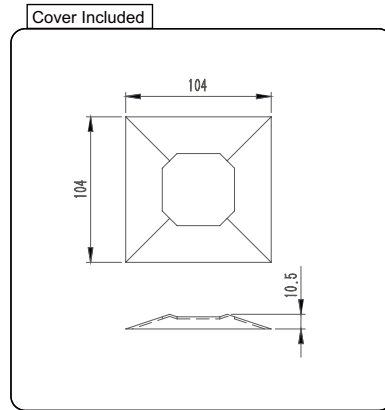

Drawing ID
IND-SCX

Front View

Side View

MATERIAL:
Duplex 2205 Stainless Steel

CATALOGUE AND DESCRIPTION:

- > Glass Fixing System
- > Friction Square Core Drill Spigot
- > Suitable for 12mm Glass

NOTES:
This drawing and or specification is the property of Silver Stone Hardware Pty Ltd - and must be returned to them on request. Unauthorised use may result in Legal Action. Its contents must not be made public, nor copied, nor used directly or indirectly in any way.