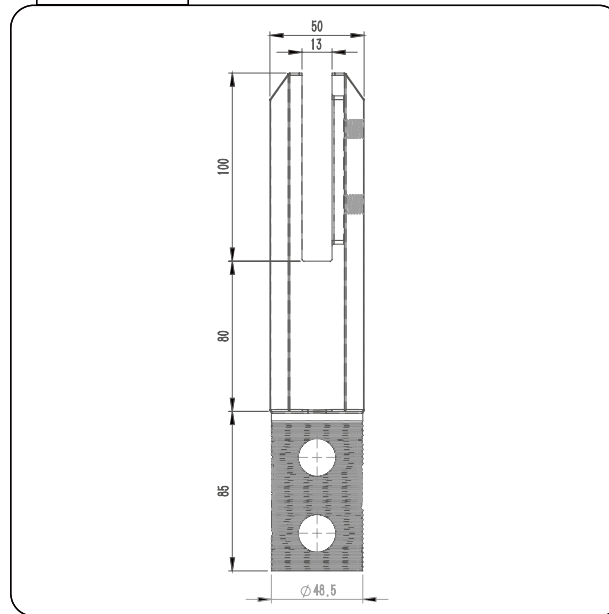

| Product Info. | |
|---------------|----------|
| Finish | Code |
| Polish | IND-SCM |
| Satin | IND-SCS |
| Texture Black | IND-SCB |
| White | IND-SCW |
| Brush Brass | IND-SCBB |
| Monument | IND-SCMG |

Drawing ID
IND-SCX

Front View

Side View

MATERIAL:
Duplex 2205 Stainless Steel

CATALOGUE AND DESCRIPTION:

- > Glass Fixing System
- > Friction Square Core Drill Spigot
- > Suitable for 12mm Glass

NOTES:
This drawing and or specification is the property of Silver Stone Hardware Pty Ltd - and must be returned to them on request. Unauthorised use may result in Legal Action. Its contents must not be made public, nor copied, nor used directly or indirectly in any way.